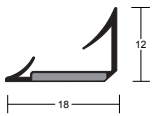

LAS1812 LSS

MEDIUM DUTY

This slim-line, dual function life safety seal is fitted to door frames to restrict the spread of ambient and elevated temperature smoke. When exposed to fire conditions, the intumescent core rapidly expands in volume to restrict the passage of hot smoke and toxic gases.

▲ LAS1812 LSS